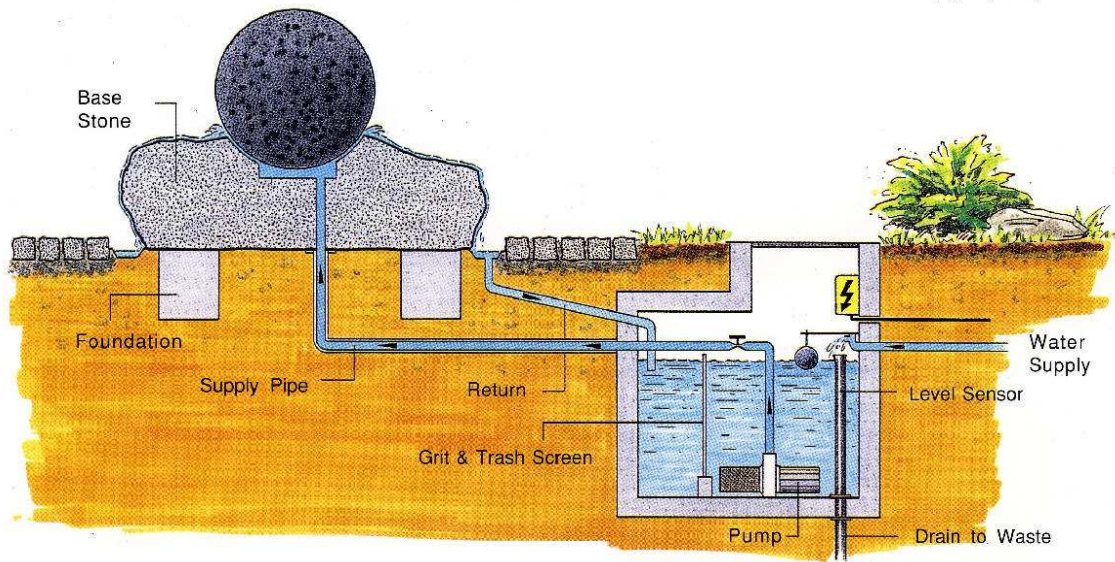

Technical Data Sheet

Product: Floating Granite Spheres

- The amazing, simple application of basic physics and precise stonemasonry are the keys to the floating granite sphere. The granite spheres can be made in sizes ranging from 300mm to 2500mm in diameter. A socket exactly matching the sphere diameter is cut and polished in the base rock. The sphere is designed to continually rotate in different directions to keep it glistening wet.
- The sphere and base can be machined and polished in stone of your choice, or you can select from our standard colours. Spheres can have their surface relief sandblasted and inlaid to produce a desired image, as shown.
- The stone spheres are precisely machined to a perfect sphere and balanced on a machine developed and patented by Kusser Granit. The manufacture ensure there is no risk of small fingers becoming jammed.

- The above diagram shows all components needed to support a Floating Granite Sphere Water Feature. Water pumped at low pressure is fed into the centre of the socket where it lifts the sphere. The water then either flows over the base, or into a channel and returns to the concealed pump pit. Even spheres weighing several tonnes can easily be turned by hand.